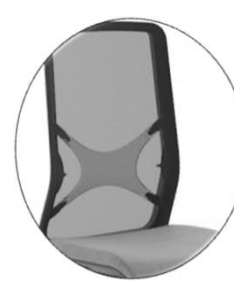

Armrests

<i>For Task and High swivel chairs</i>		
Fixed	Black plastic	
2D adjustable	Black plastic (soft touch)	
	Black plastic(soft touch), polished aluminum lower part	
	White plastic (soft touch), polished aluminum lower part	
3D adjustable	Black plastic (soft touch)	
	Black plastic (soft touch), polished aluminum lower part	
	White plastic (soft touch), polished aluminum lower part	

Backrest type

Micro mesh

5-star bases

Visitor chairs bases